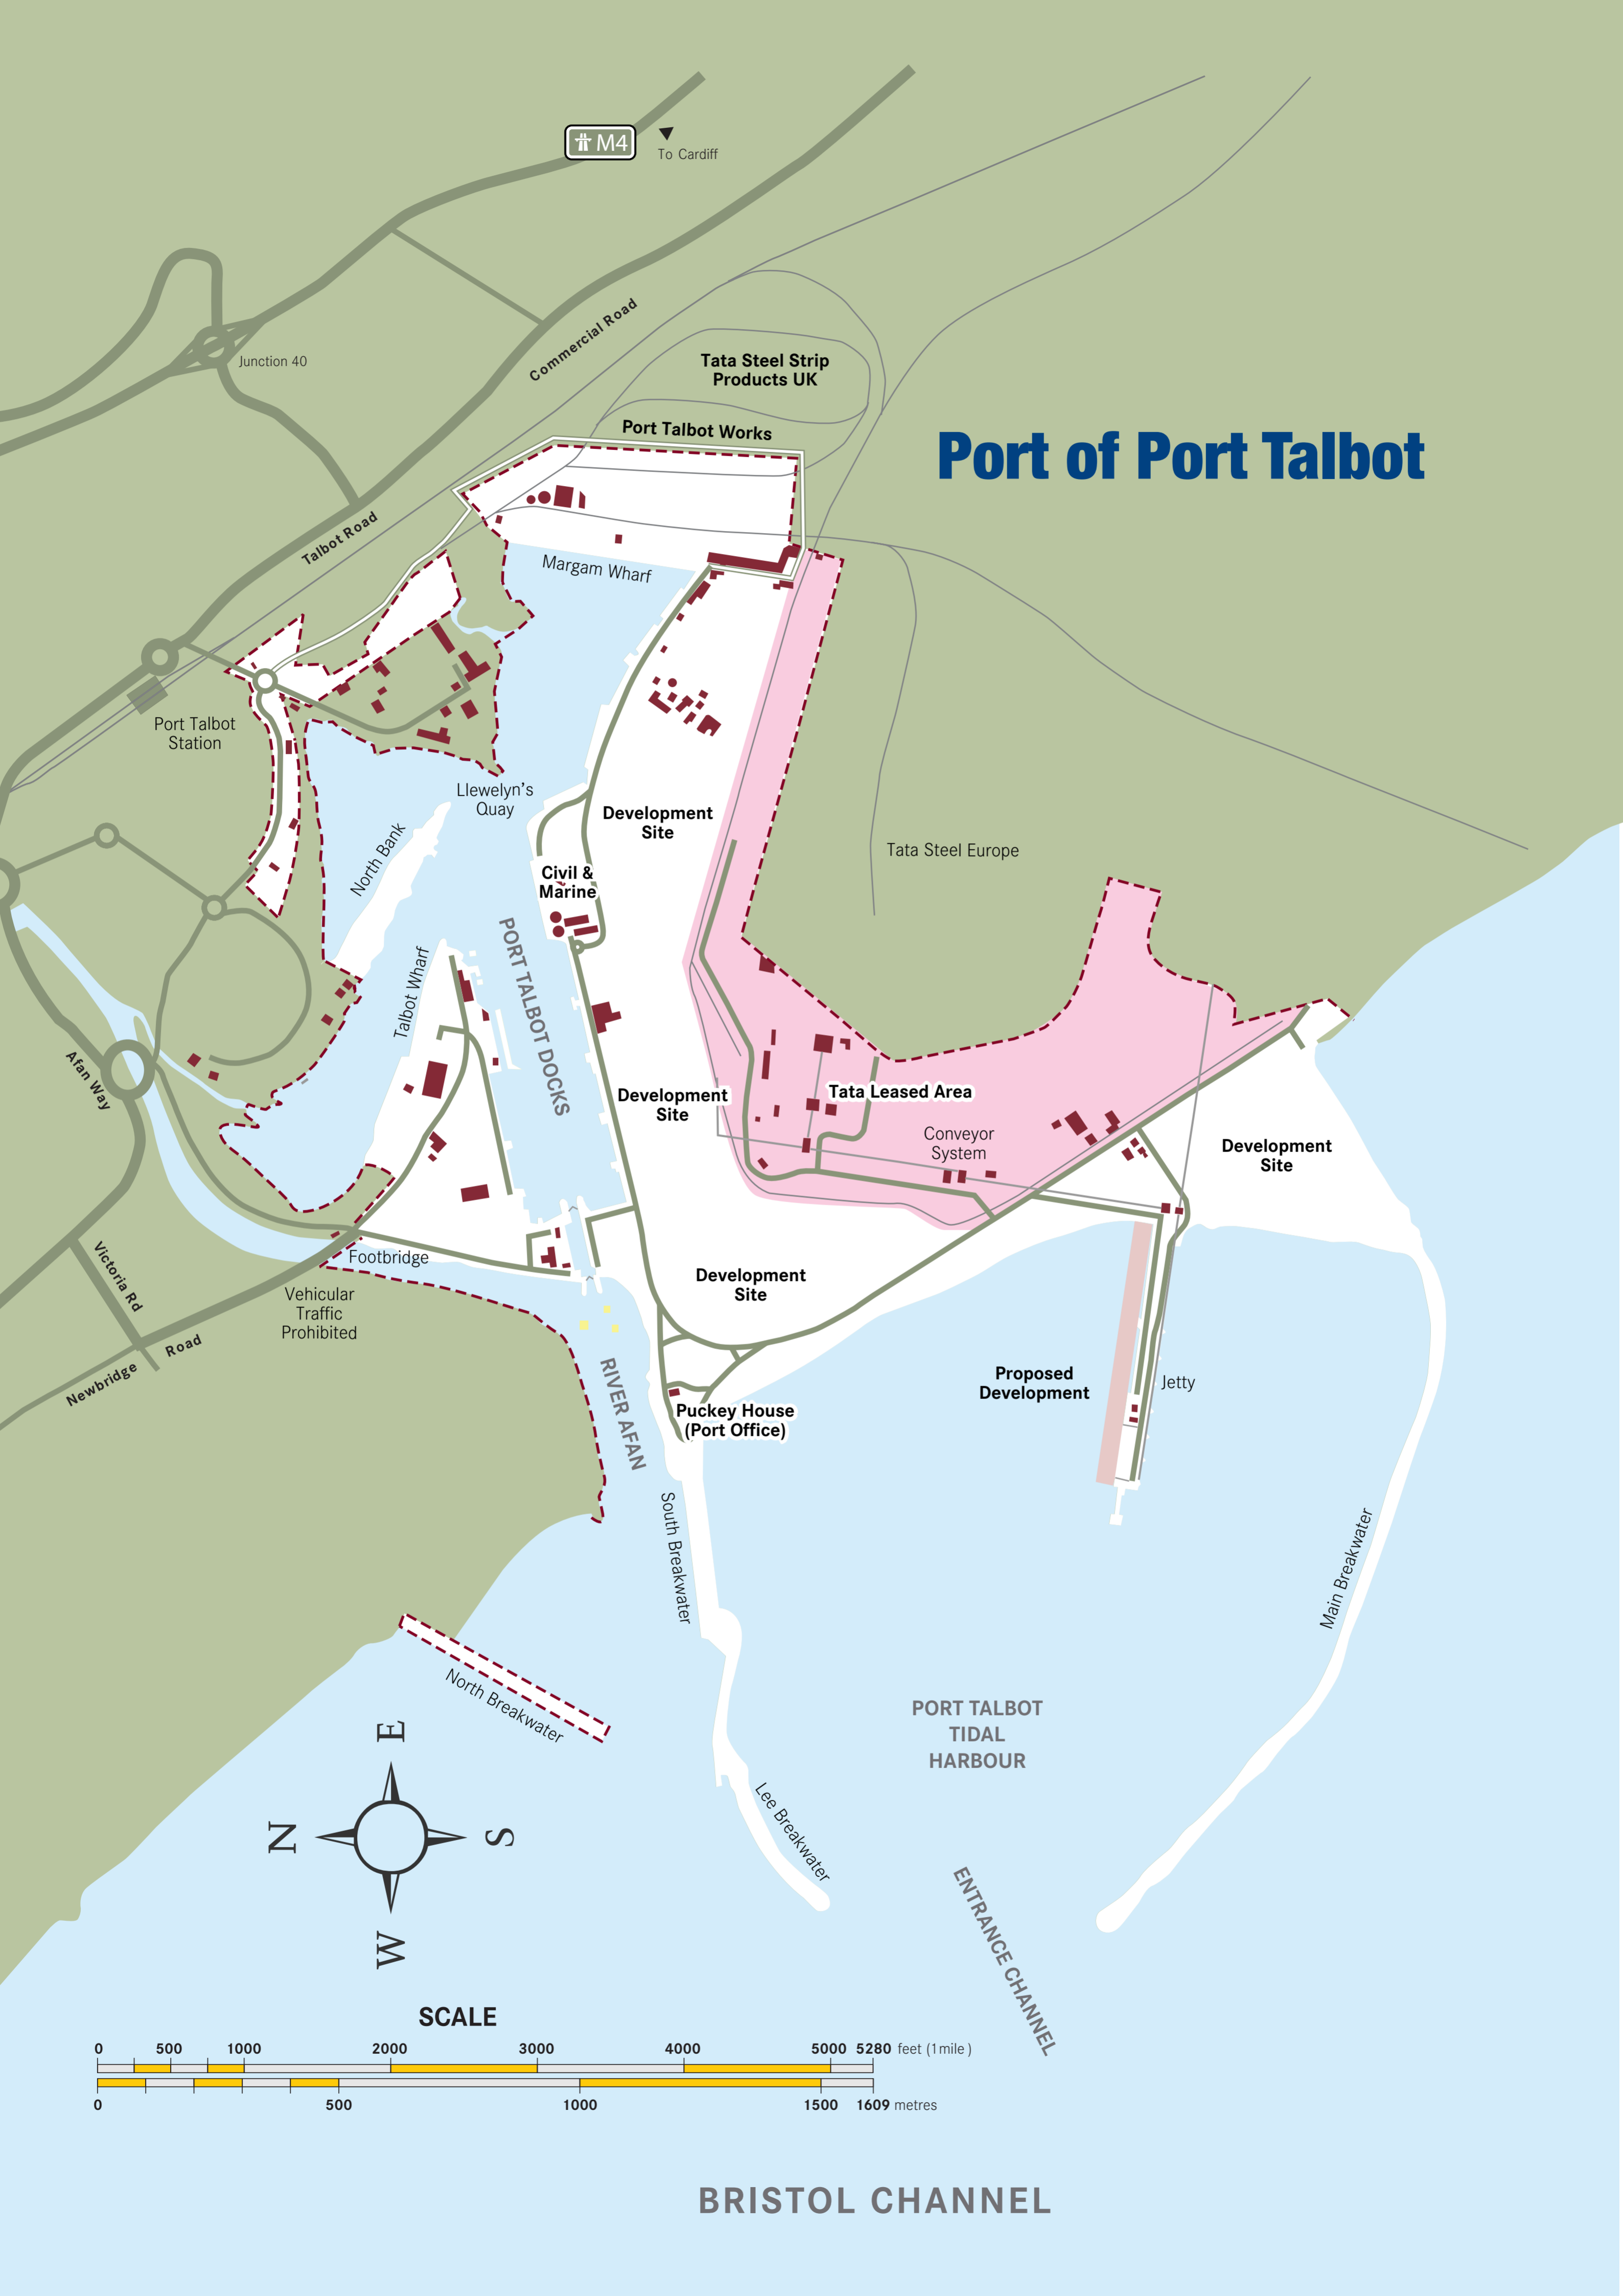

Port of Port Talbot

SCALE

BRISTOL CHANNEL